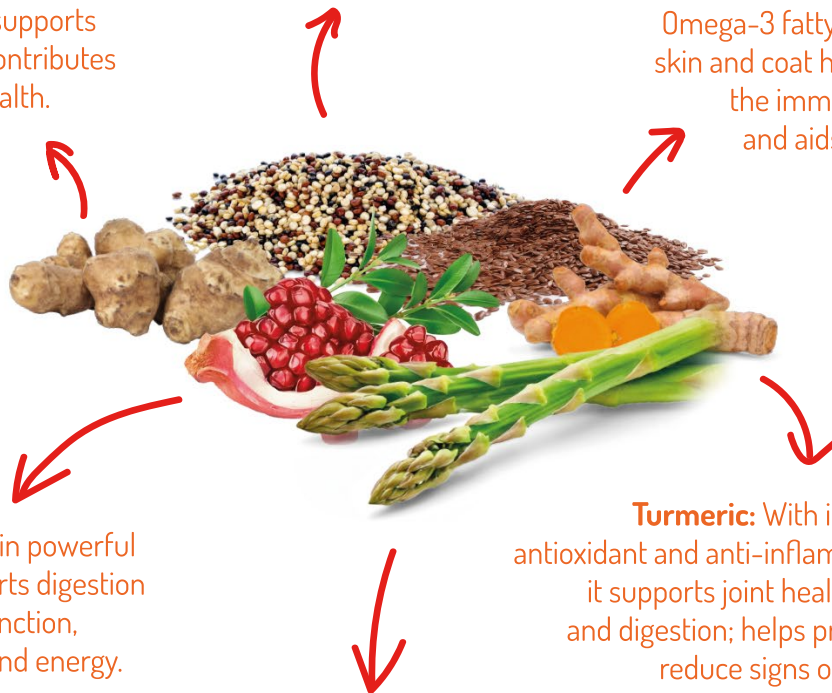

Felicia[®]

HIGH PREMIUM QUALITY

EXPORT CATALOG

SUPERFOODS

Felicia's next-generation pet foods are enriched not only with collagen but also with nature's most powerful superfoods. Each ingredient is carefully selected and scientifically formulated to meet the specific needs of our beloved companions.

Because their health is not supported by protein alone — it's completed with essential vitamins, minerals, and functional nutrients!

Quinoa: A rich source of protein, fiber, magnesium, and vitamins B1 and E. Supports heart health, the nervous system, muscle development, and metabolism; strengthens skin and coat health

Jerusalem Artichoke: As a natural source of prebiotic inulin, it supports gut flora and immunity, and contributes to digestive and bone health.

Linseed: Packed with Omega-3 fatty acids, it supports skin and coat health, strengthens the immune system, and aids digestion.

Pomegranate: Rich in powerful antioxidants, it supports digestion and immune function, promoting vitality and energy.

Turmeric: With its natural antioxidant and anti-inflammatory properties, it supports joint health, immunity, and digestion; helps protect cells and reduce signs of aging.